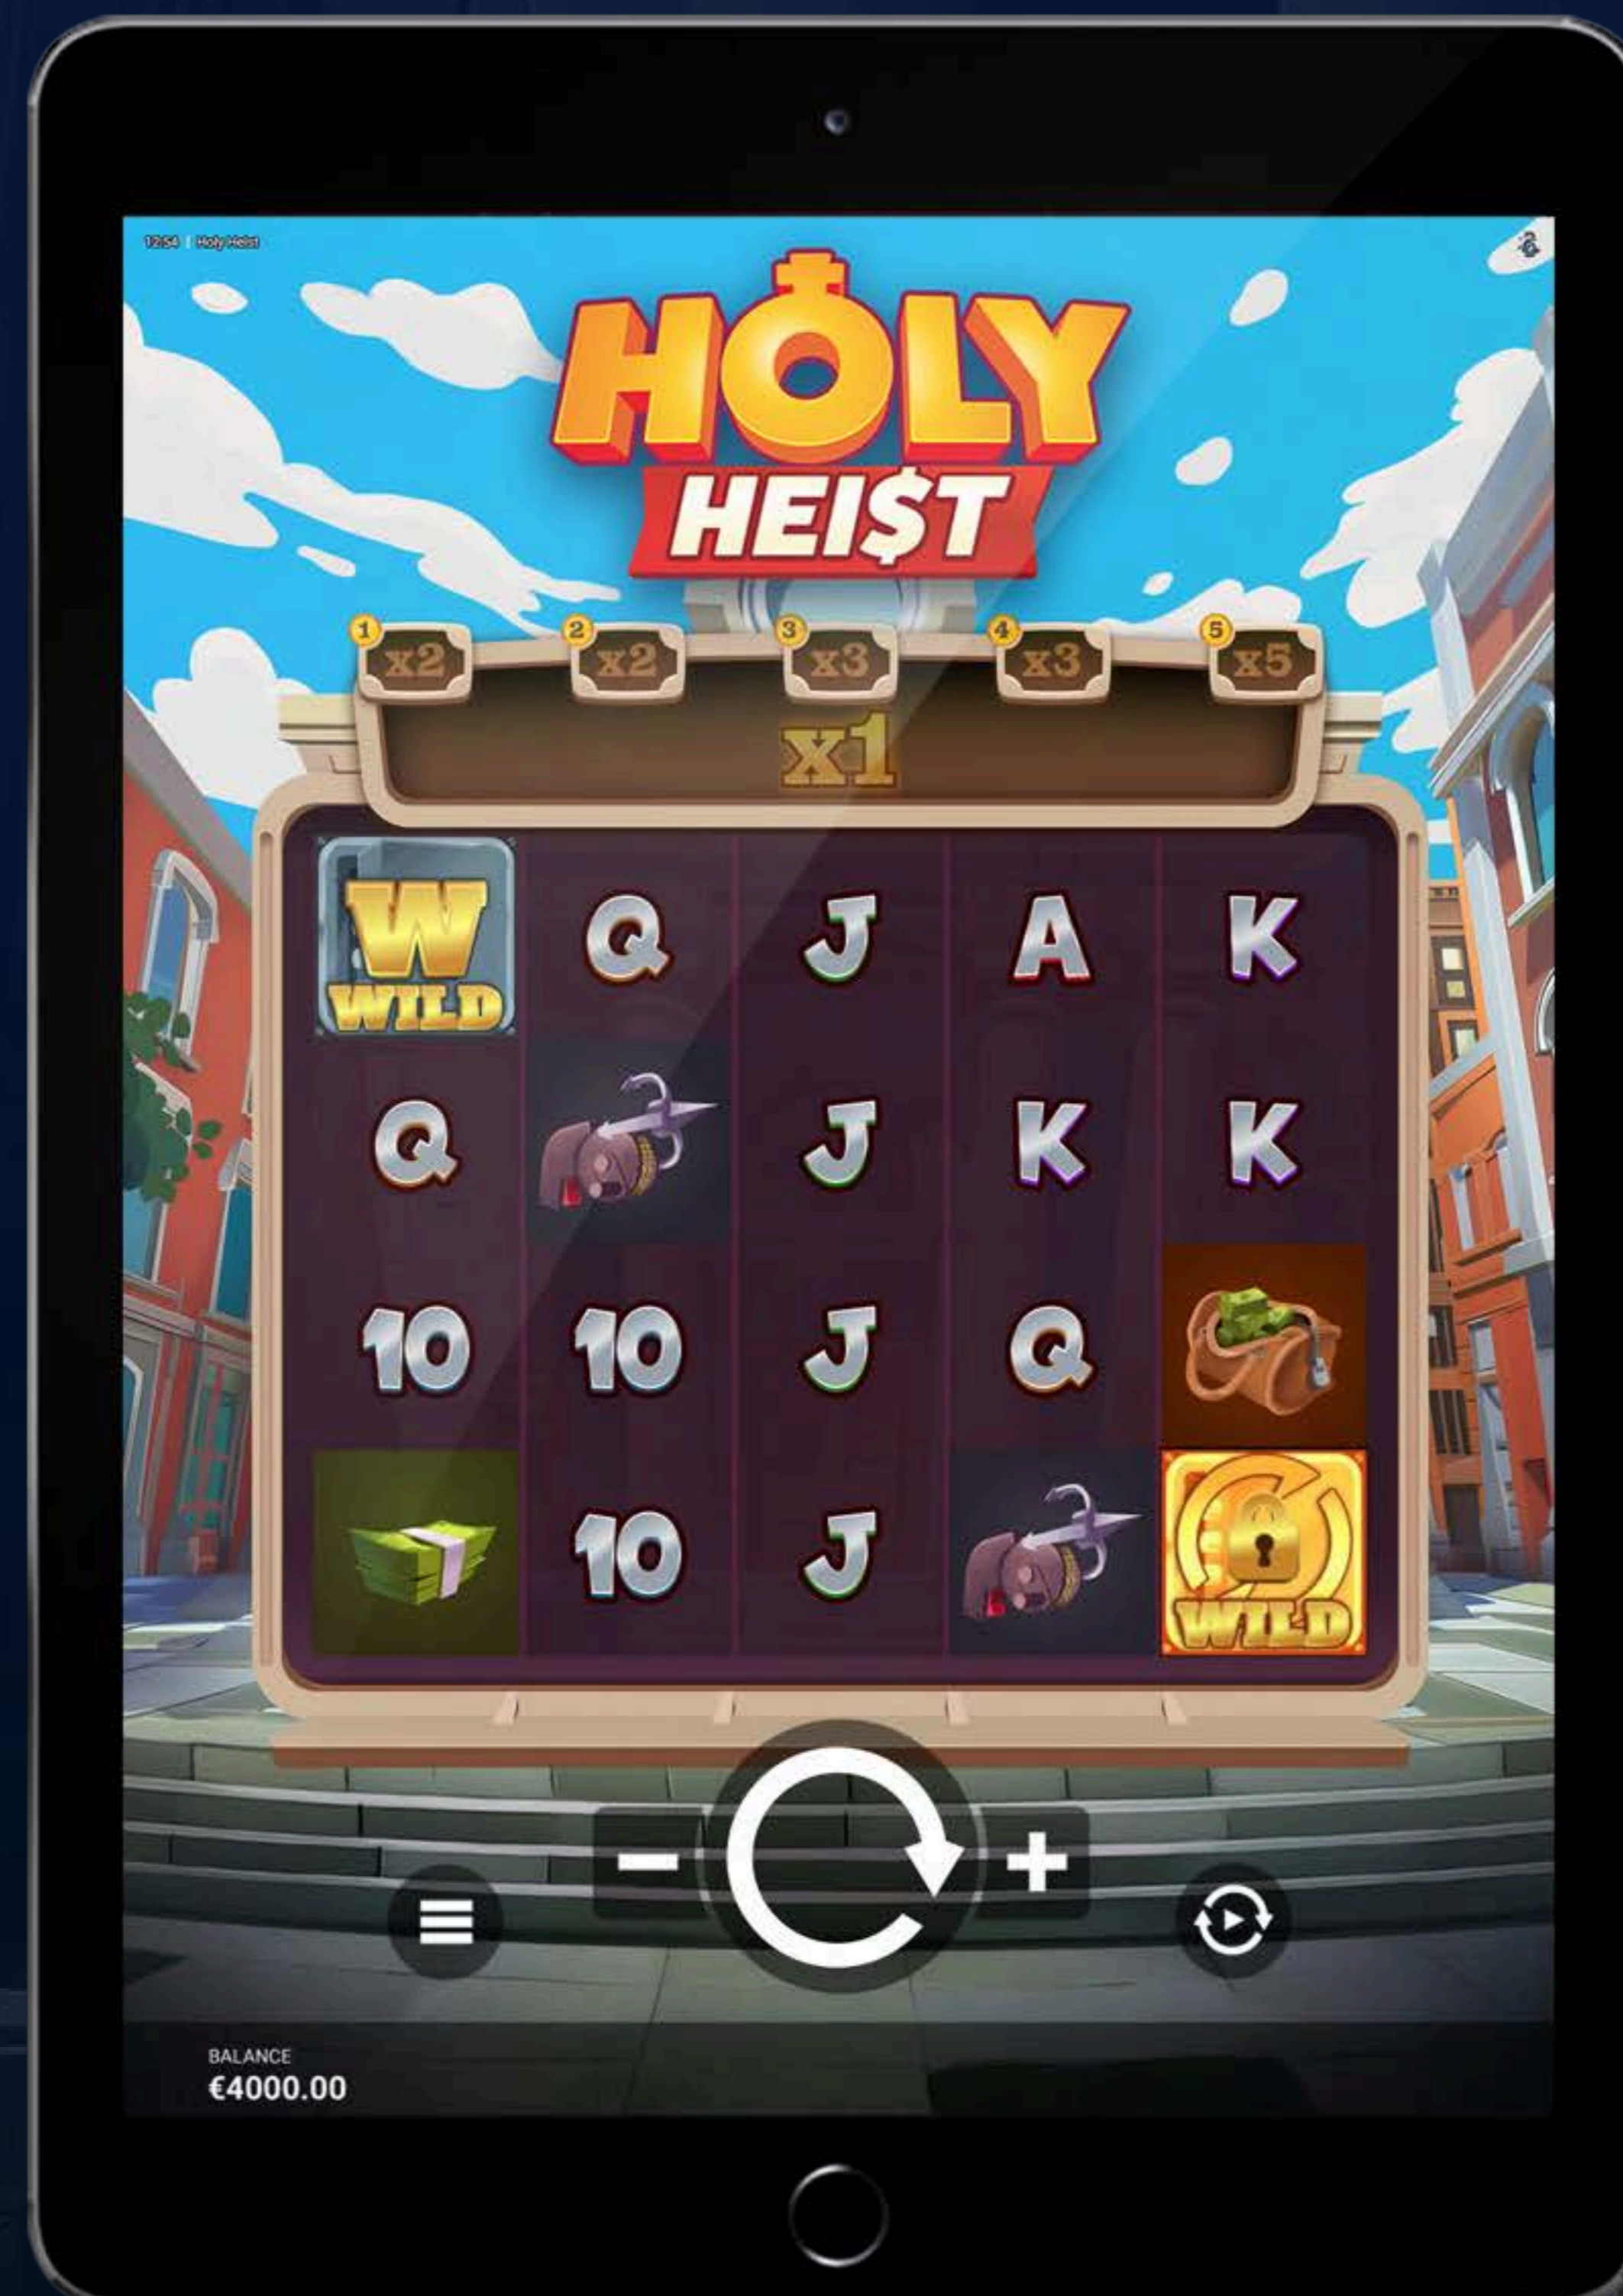

TABLET VIEW