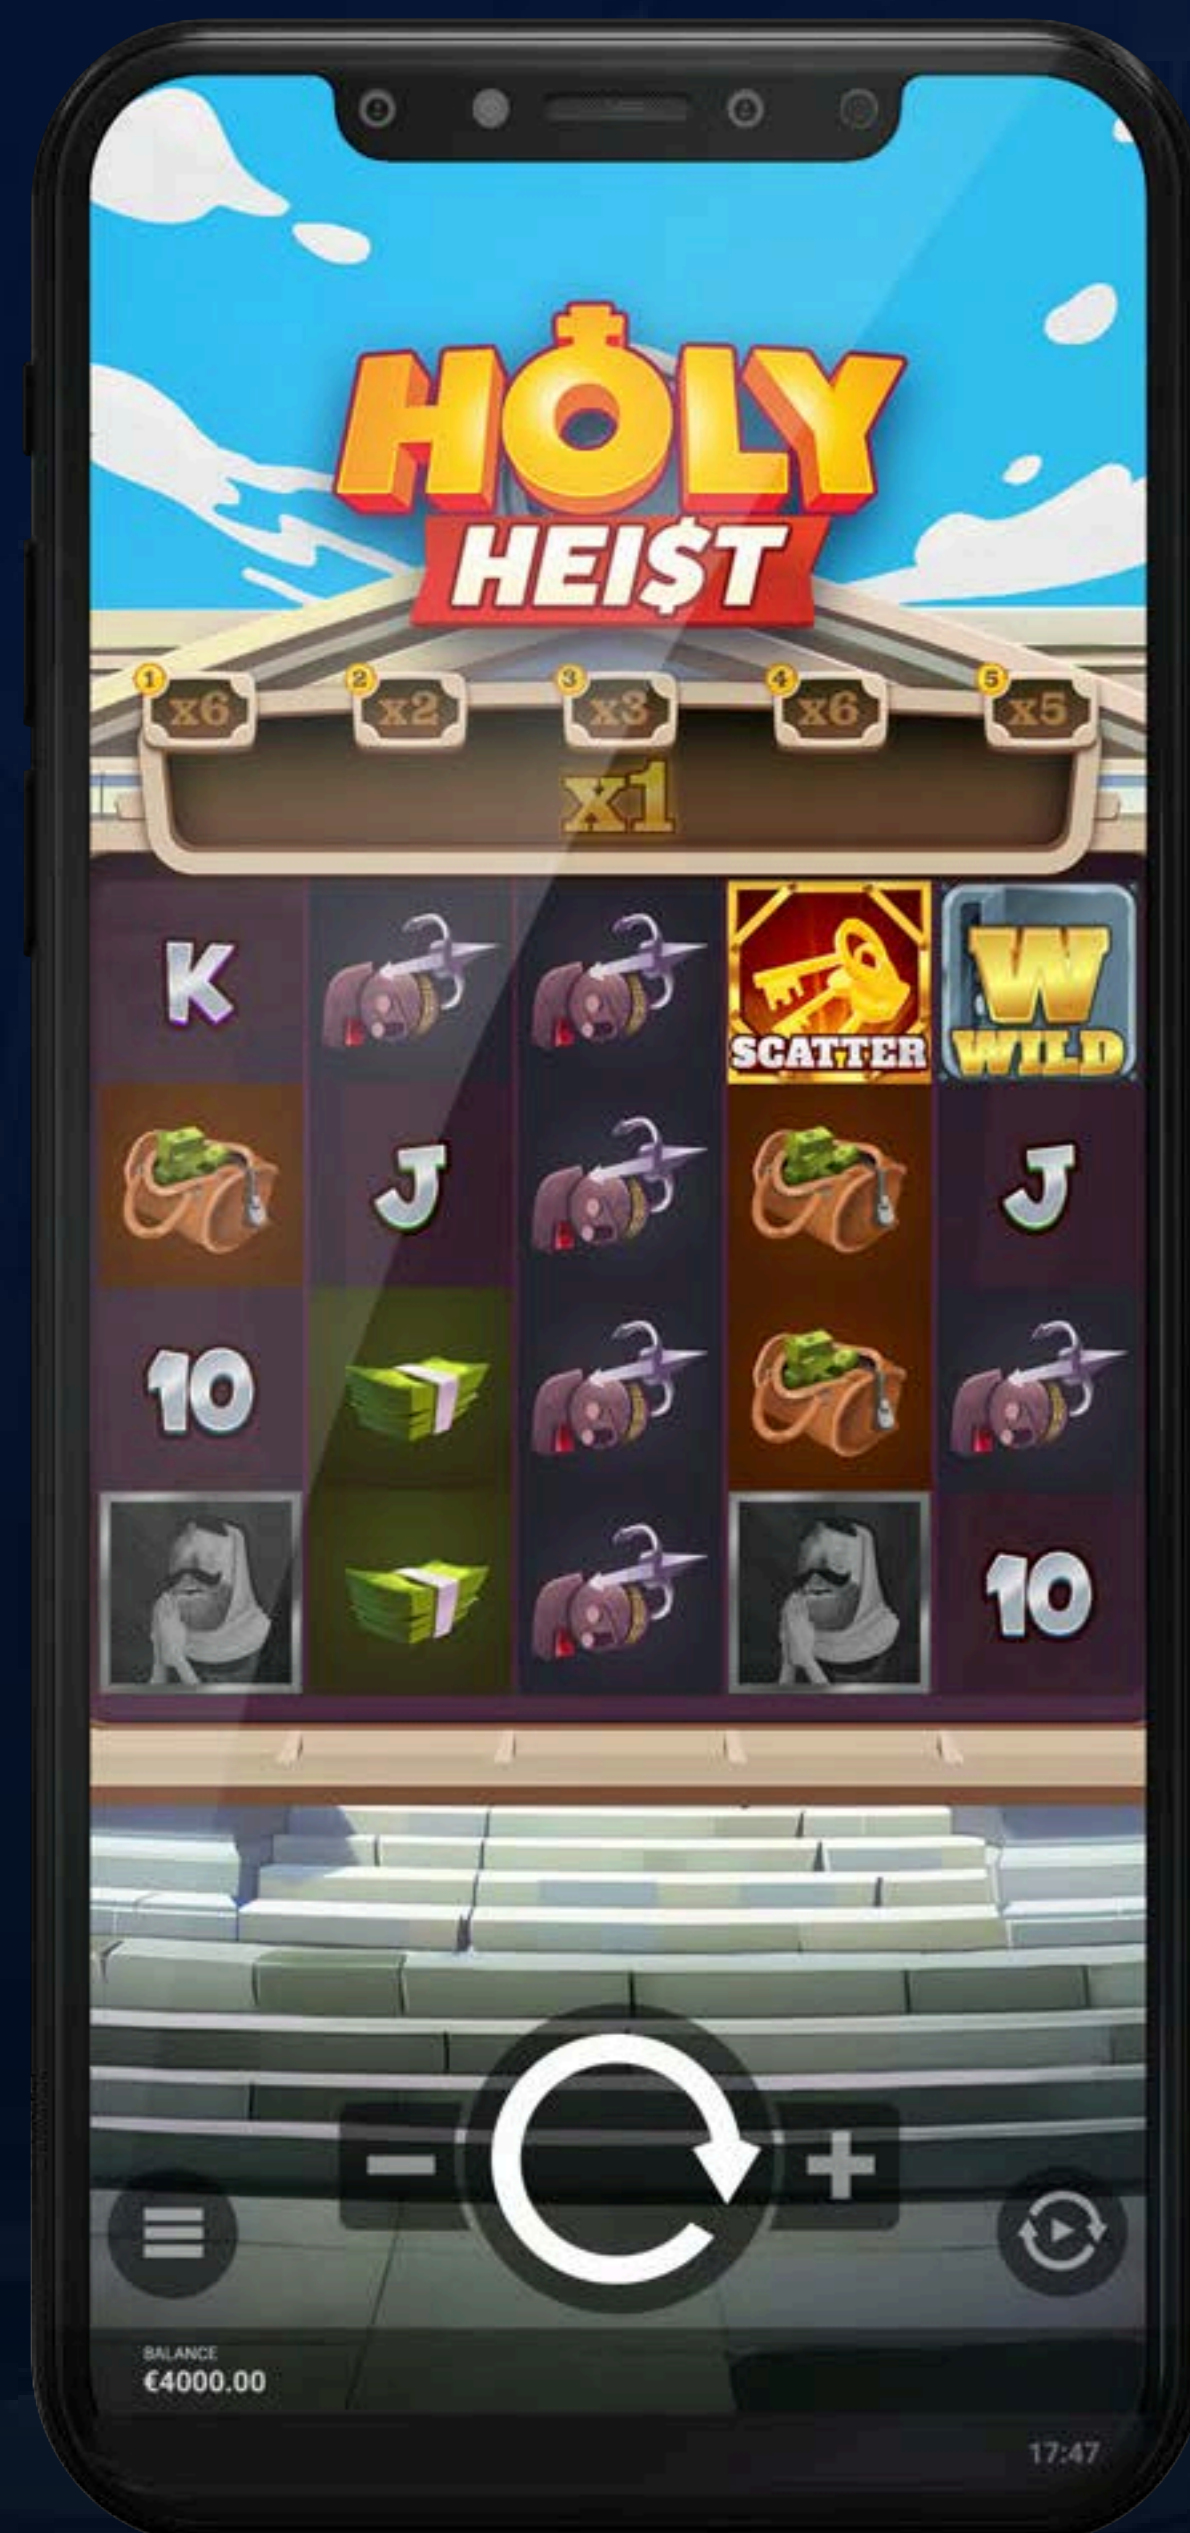

GAME VISUALS

MOBILE VIEW