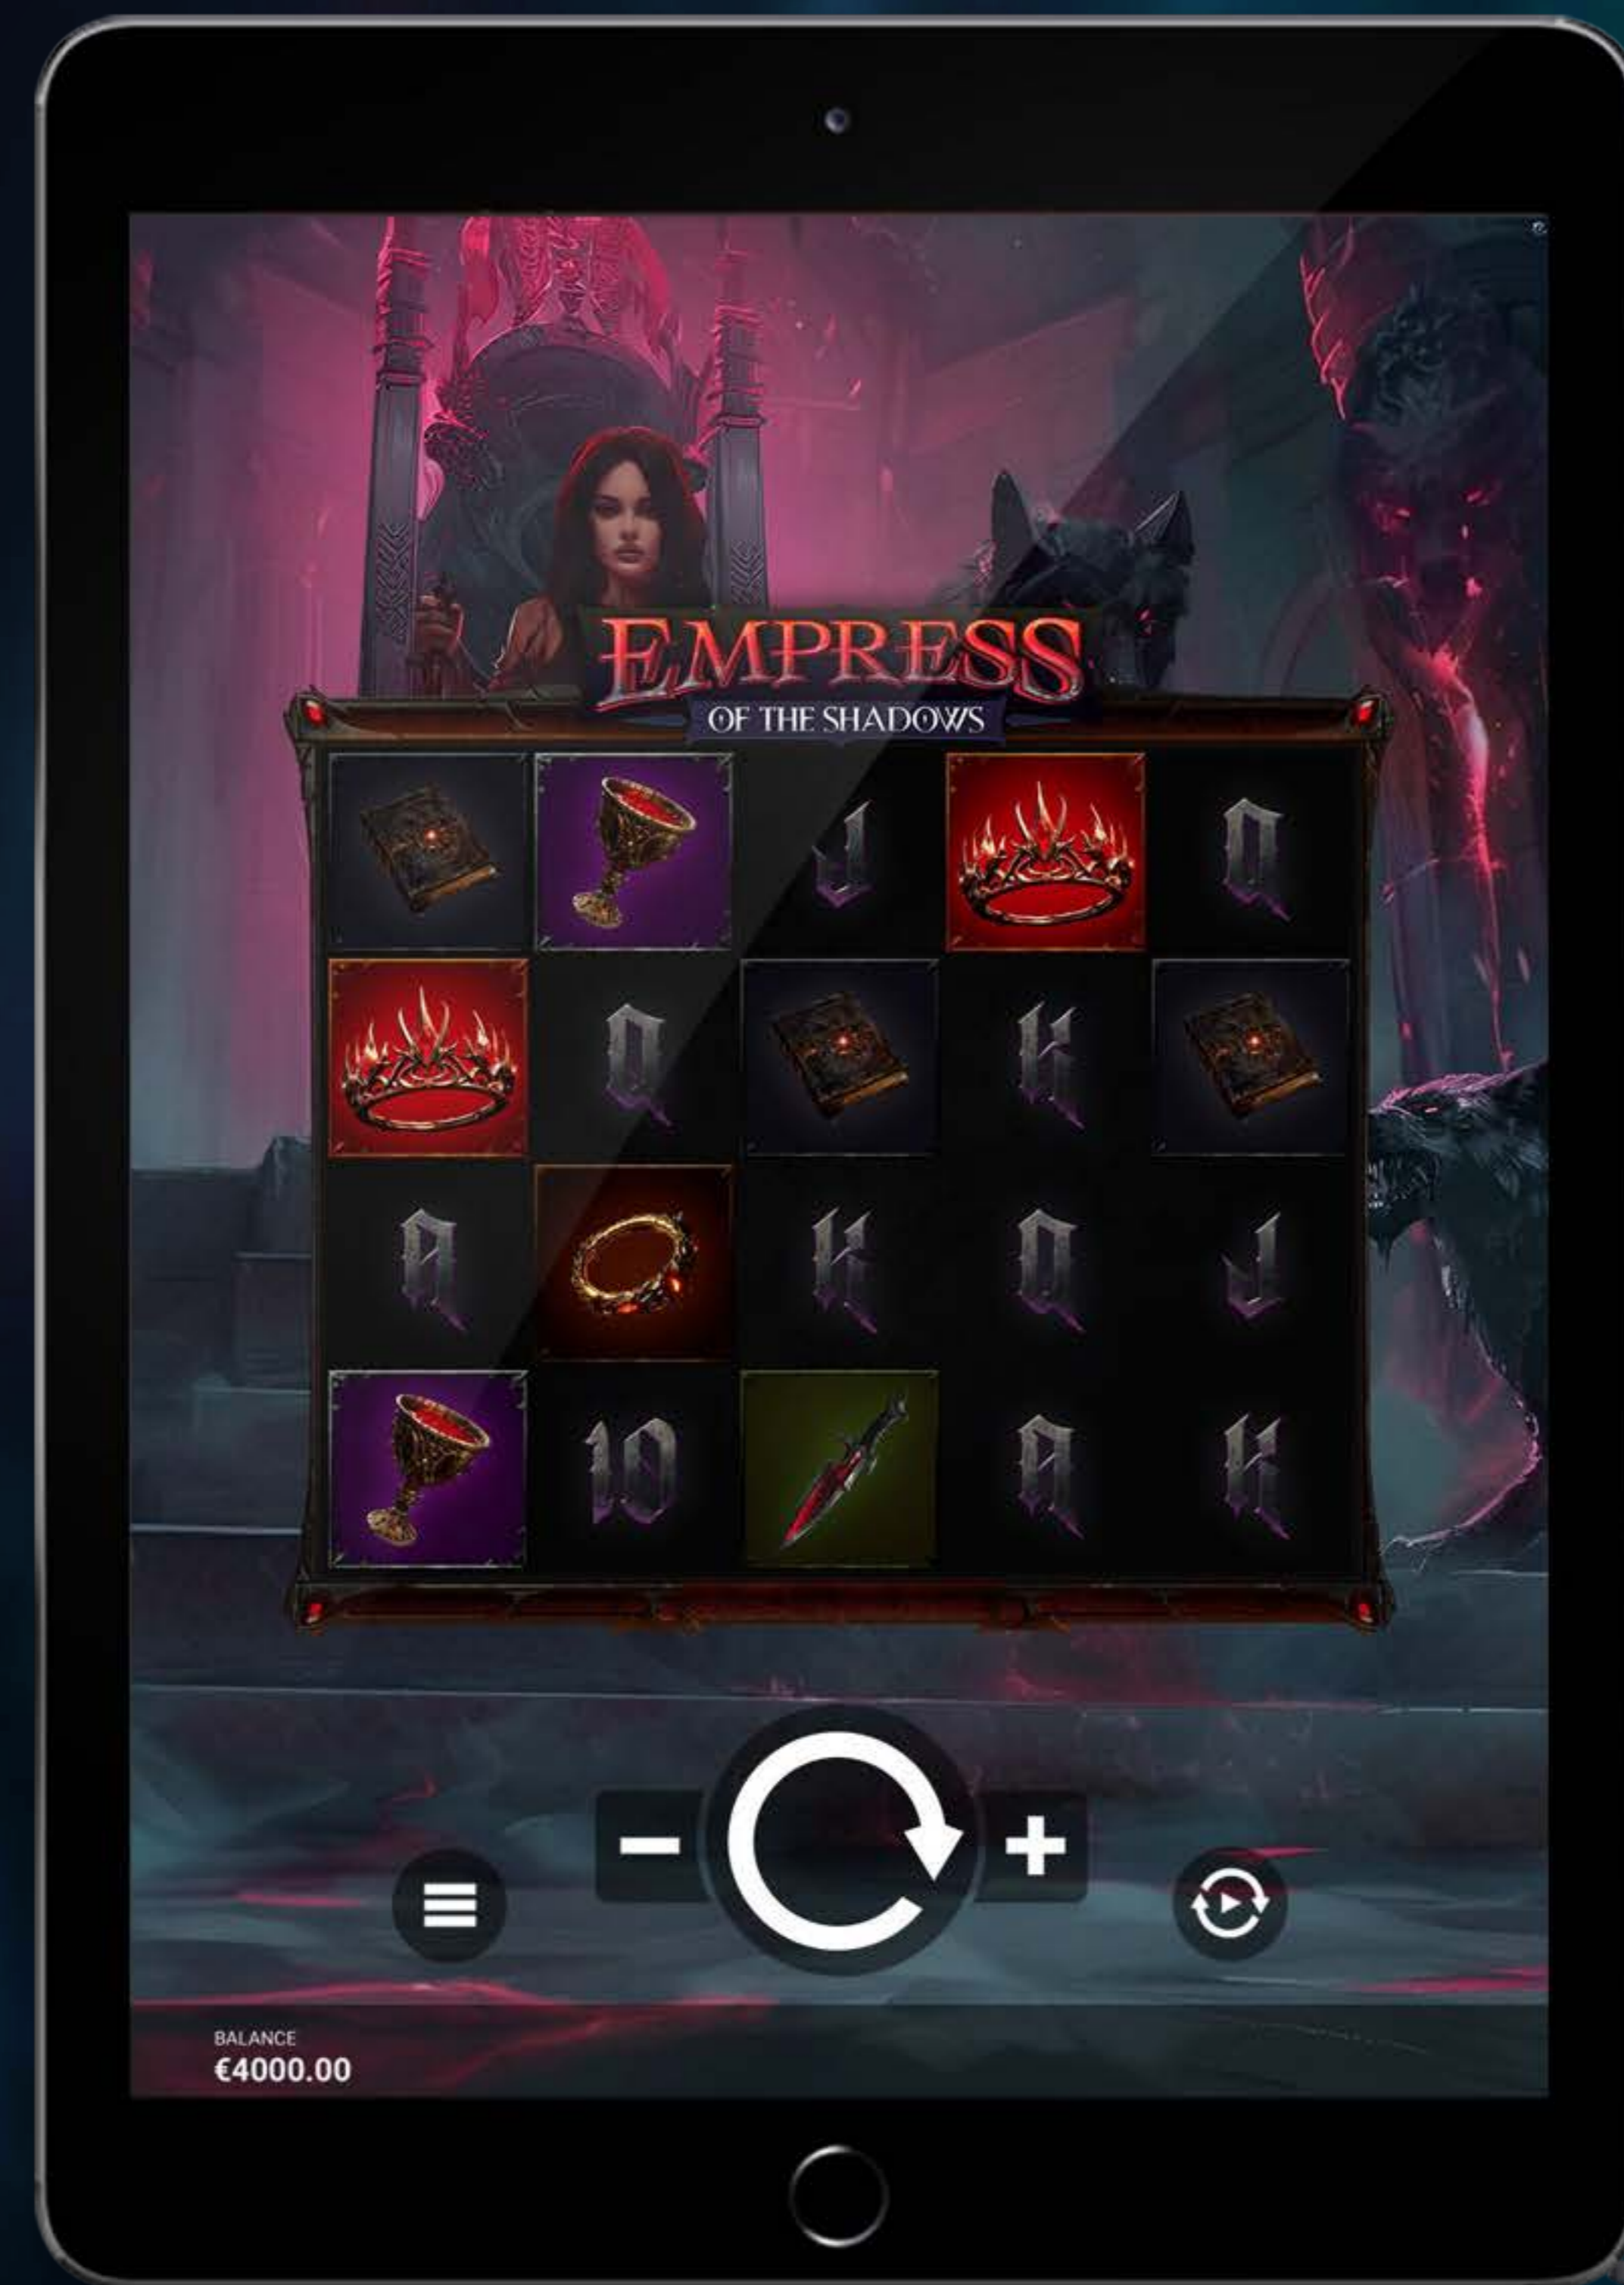

TABLET VIEW