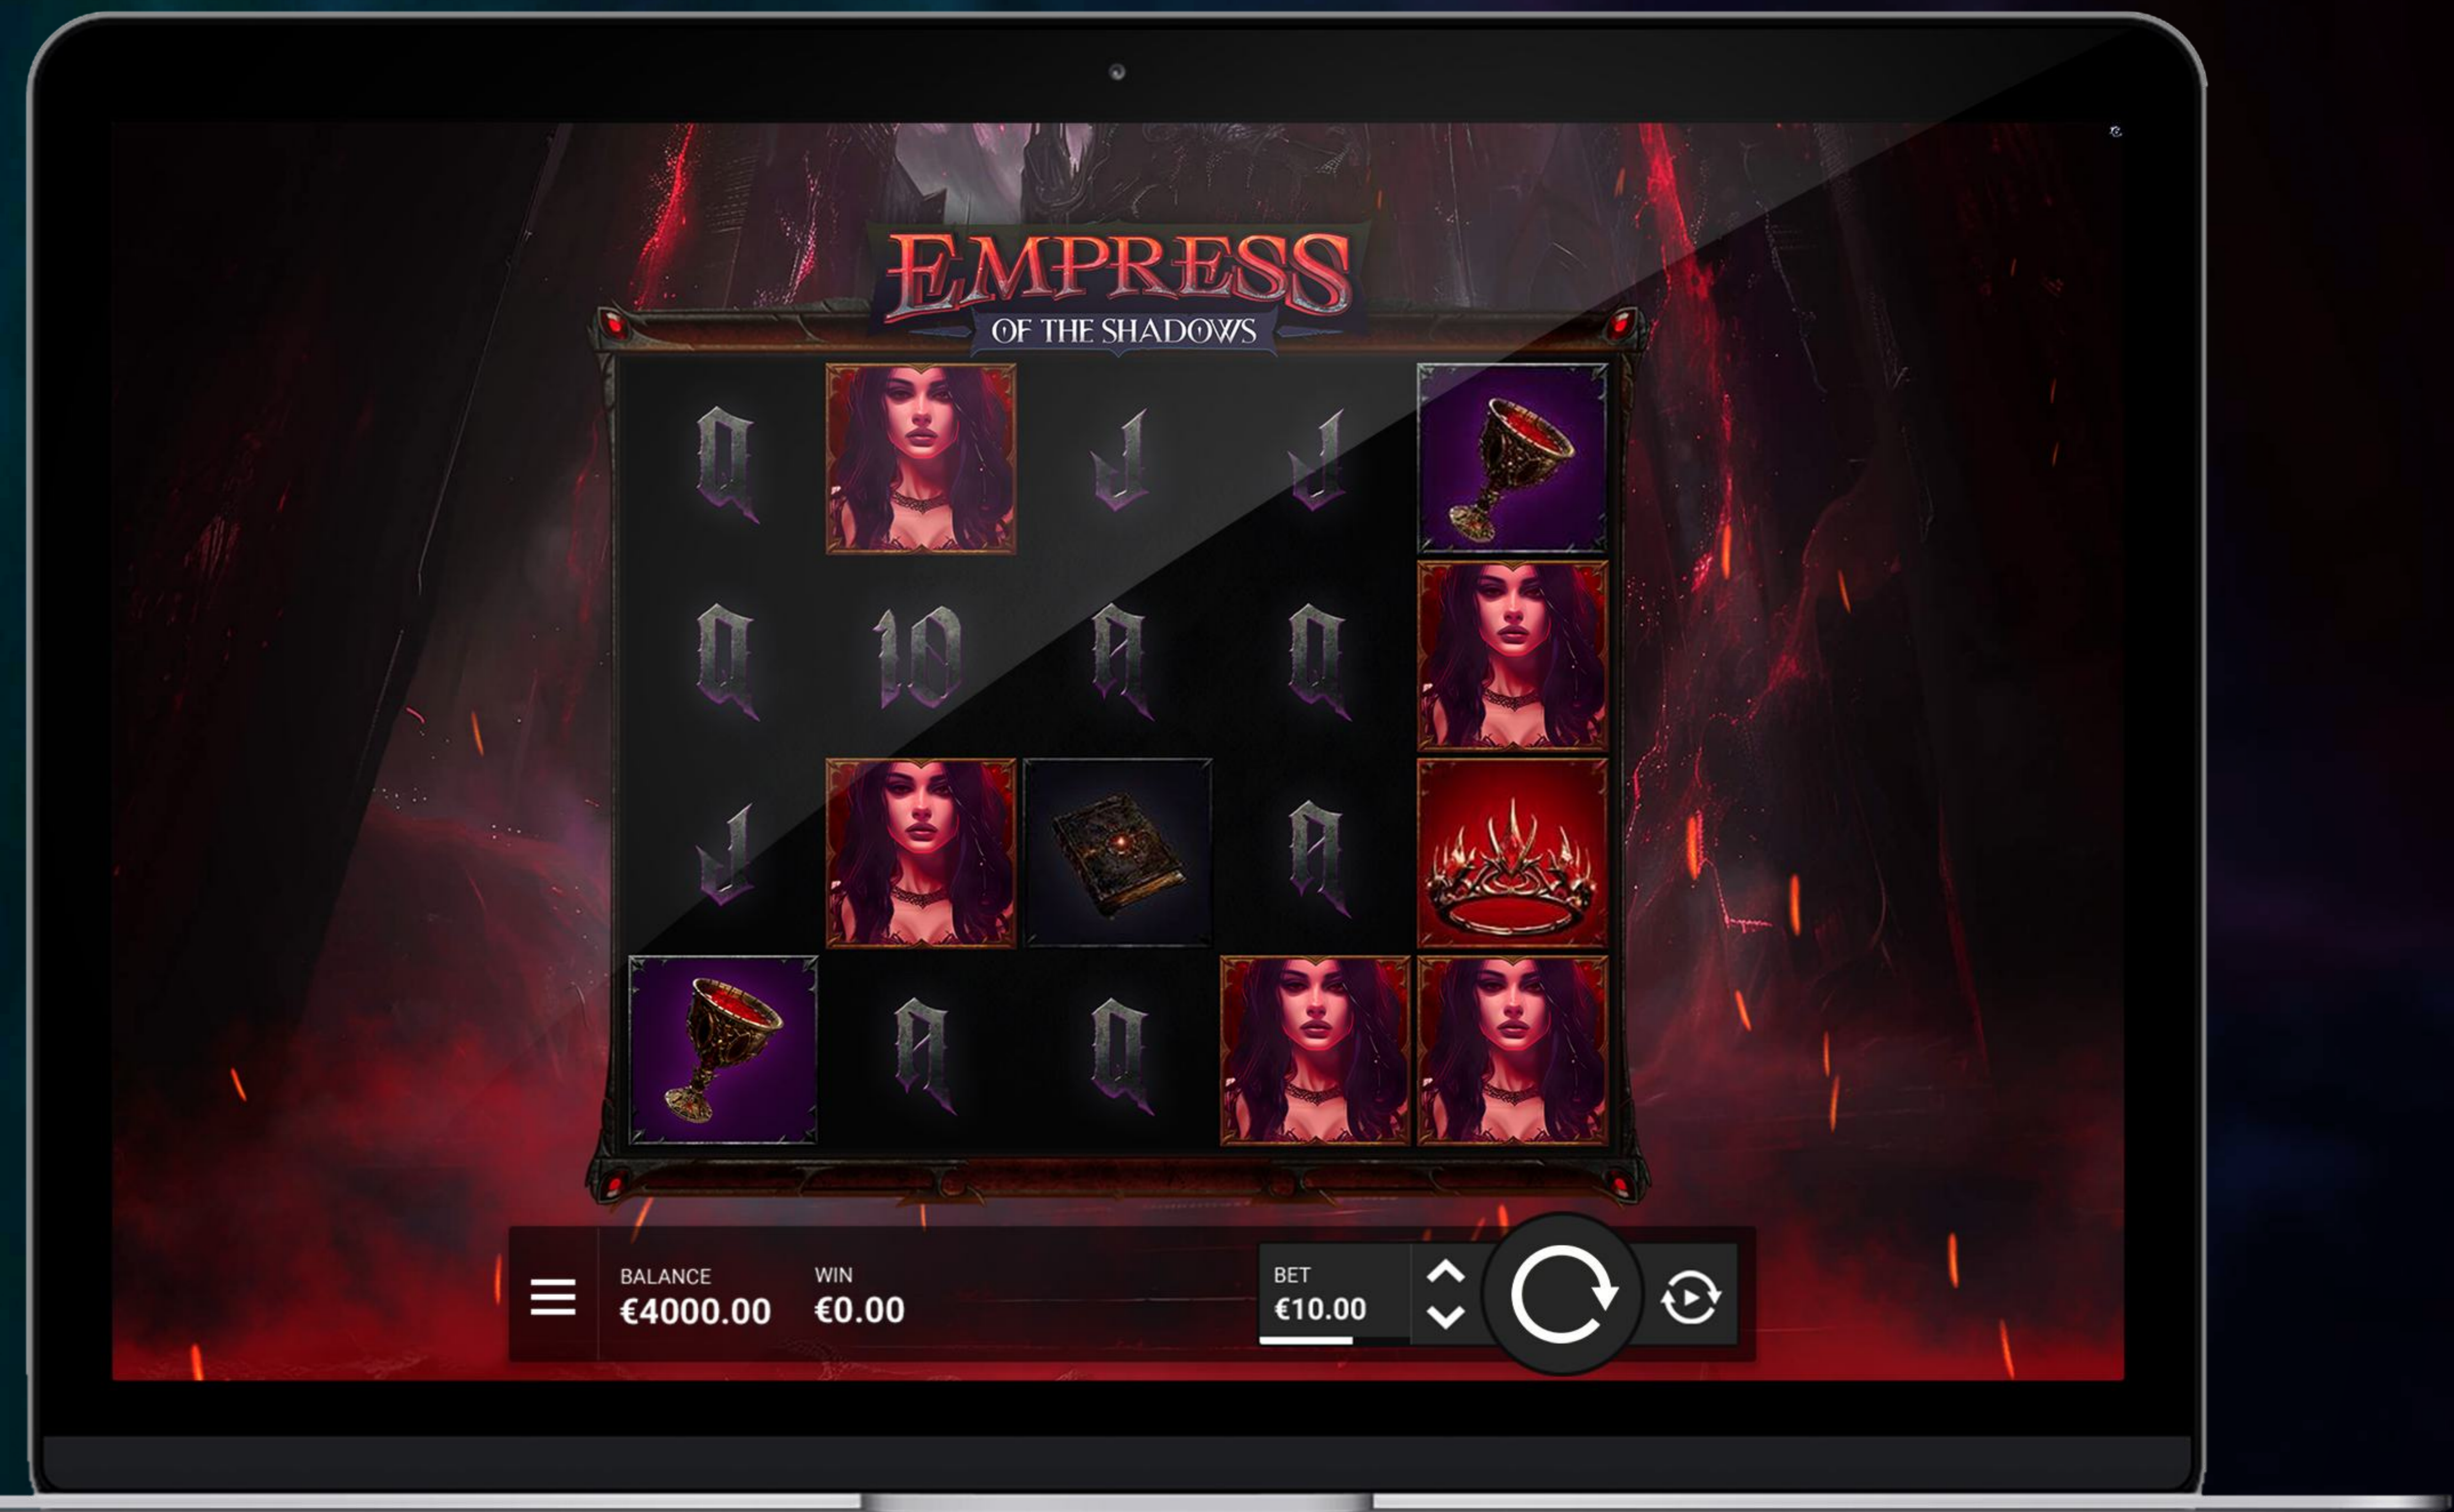

DESKTOP VIEW