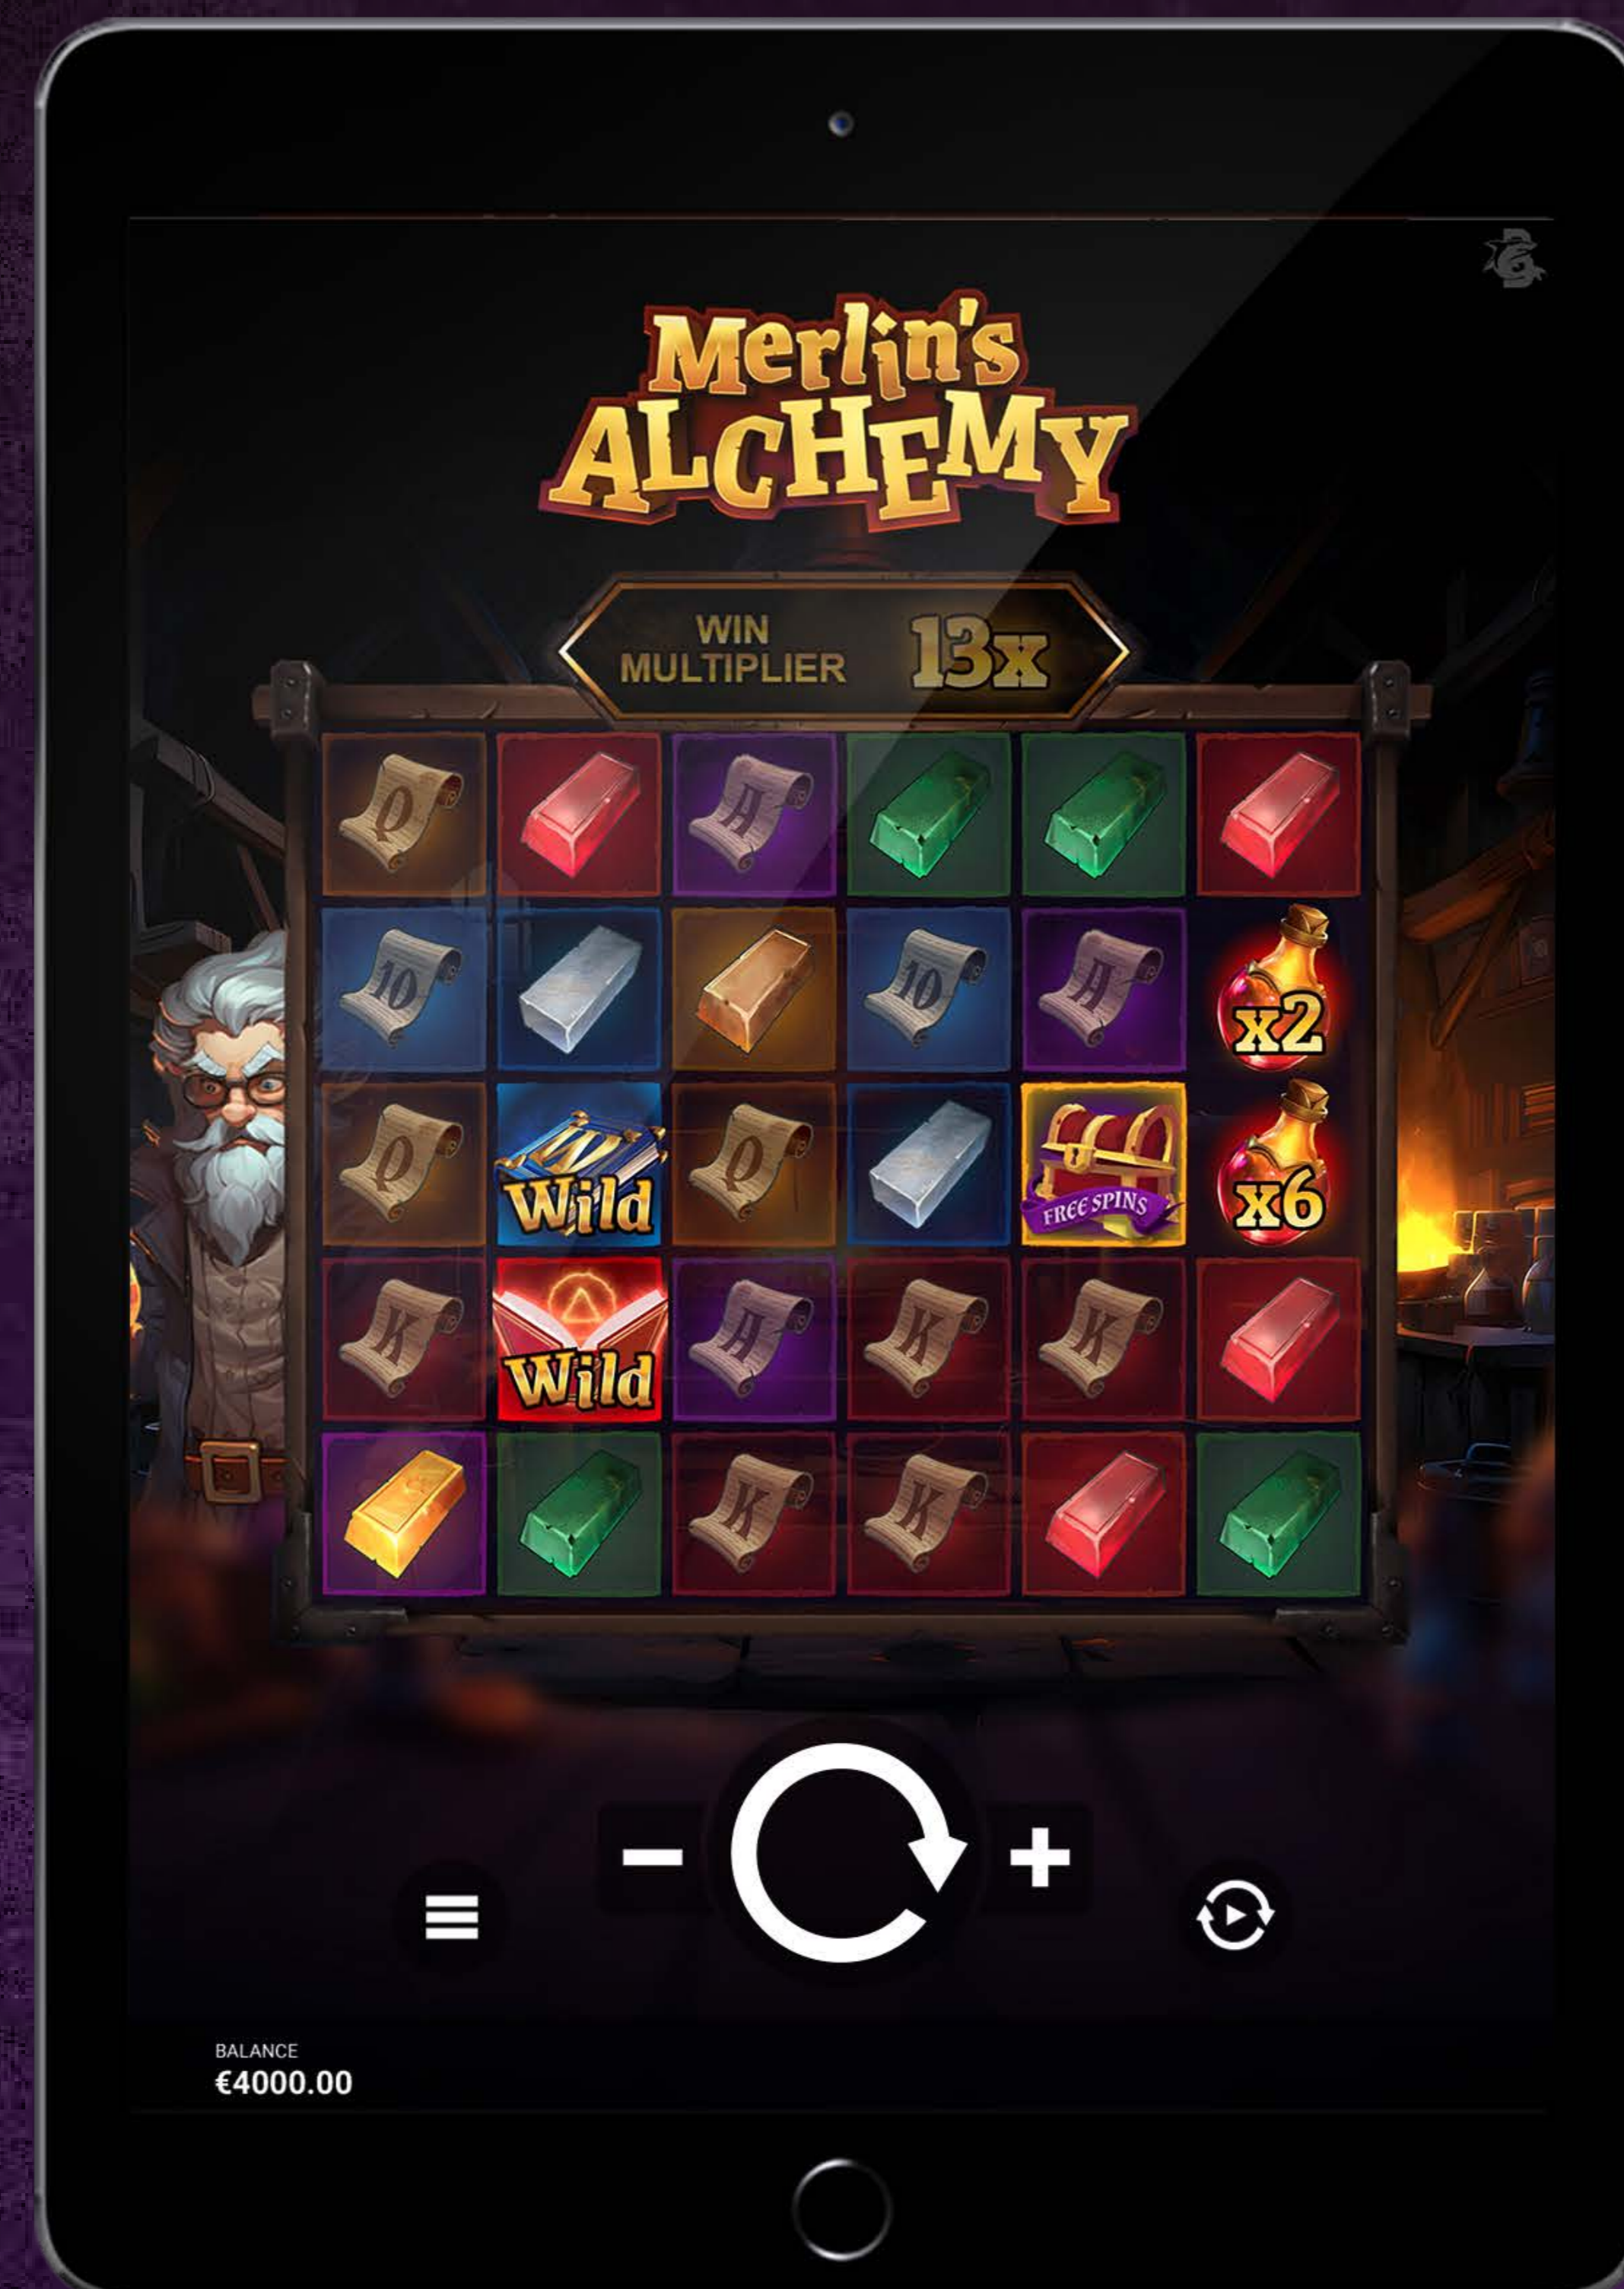

### SPELLBOOK FREE SPINS

Trigger 8, 10, or 12 free spins. Enjoy better odds of landing Mystery Symbols in the Spellbook Free Spins feature!

Volatility: High  
Cost: 100x bet

### SPELLBOOK FREE SPINS

Trigger 10 or 12 free spins. Global Multiplier starts from 10x.

Volatility: High  
Cost: 200x bet

# GAME VISUALS

MOBILE VIEW

TABLET VIEW

DESKTOP VIEW