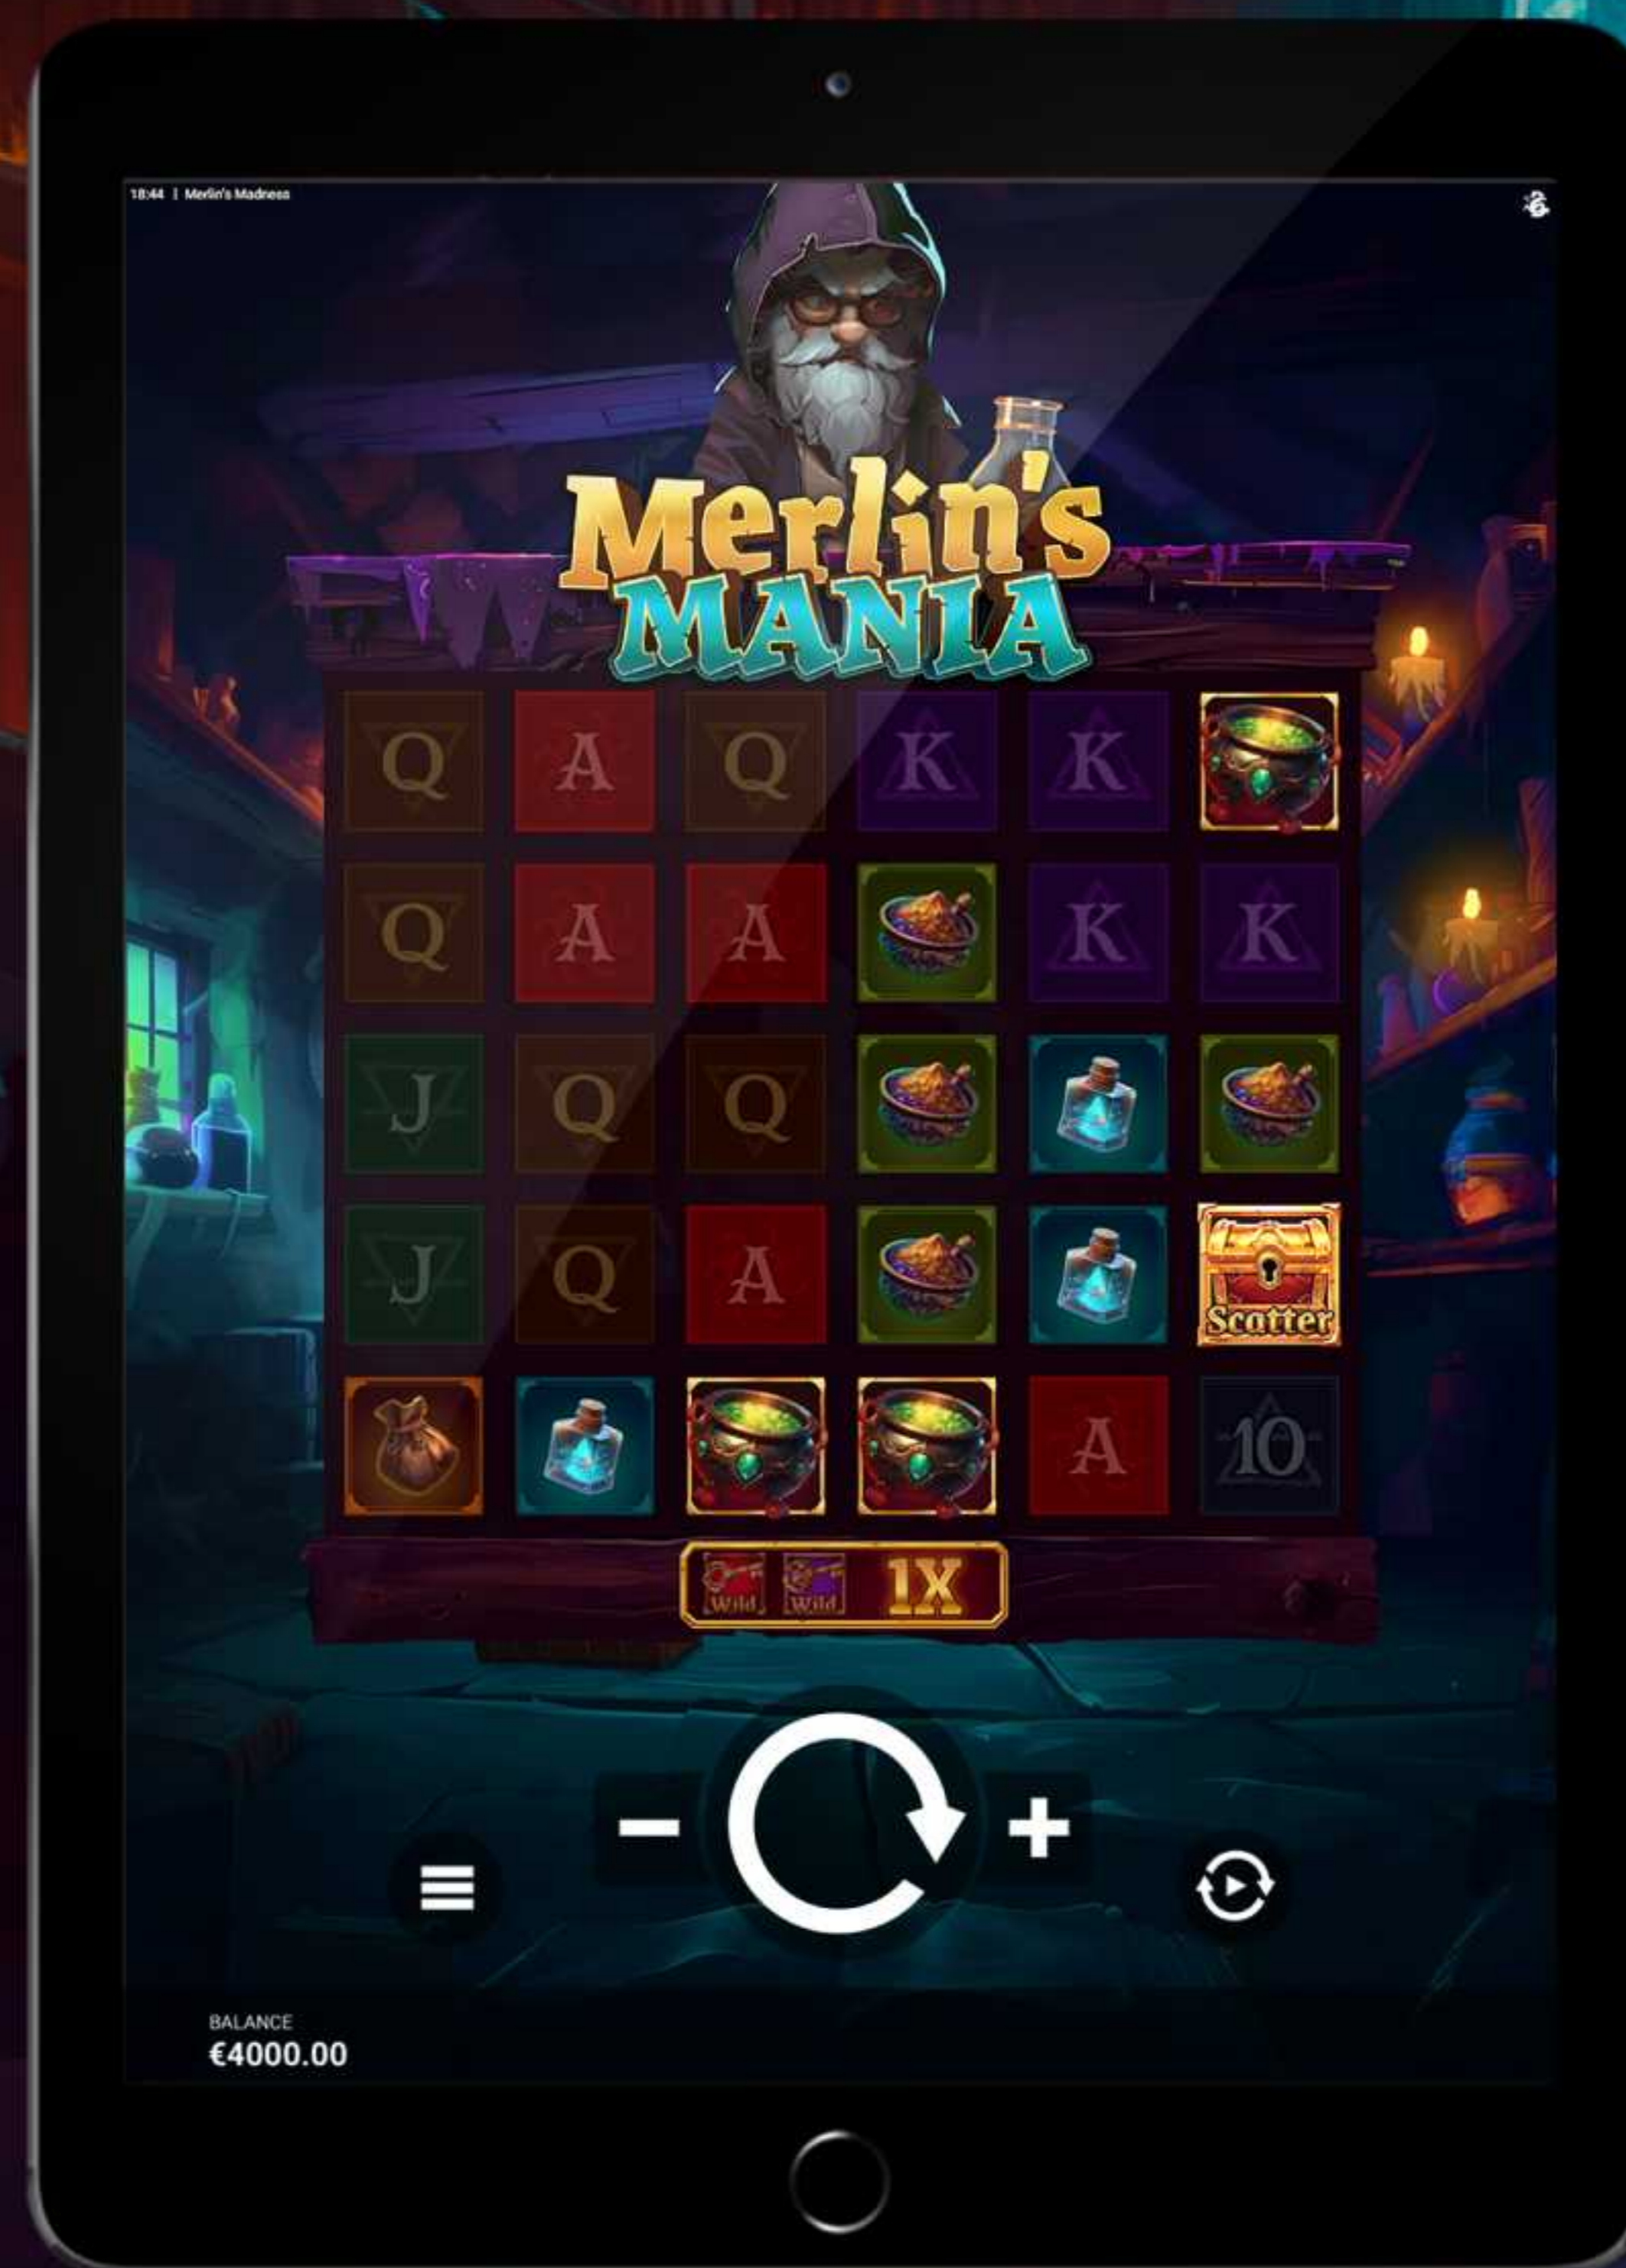

MYSTERY MADNESS FEATURES PINS™

Every spin guarantees at least **6 Mystery symbols**, including 1 Activator Wild and 1 Adder Wild.

Volatility: **High**
Cost: 40x bet

WIZARD'S FAVOR

Trigger **8 free spins**. The Global Multiplier is progressive until the end of the Free Spins!

Volatility: **High**
Cost: 100x bet

MERLIN'S INSANITY

Trigger **10 free spins**. The Global Multiplier is progressive until the end of the Free Spins! Global Multiplier starts from **5x**.

Volatility: **High**
Cost: 200x bet

GAME VISUALS

MOBILE VIEW

TABLET VIEW

DESKTOP VIEW

GAME DATA

Name: **Merlin's Mania**

Volatility: **3/5**

Wintype: **All-Scatter**