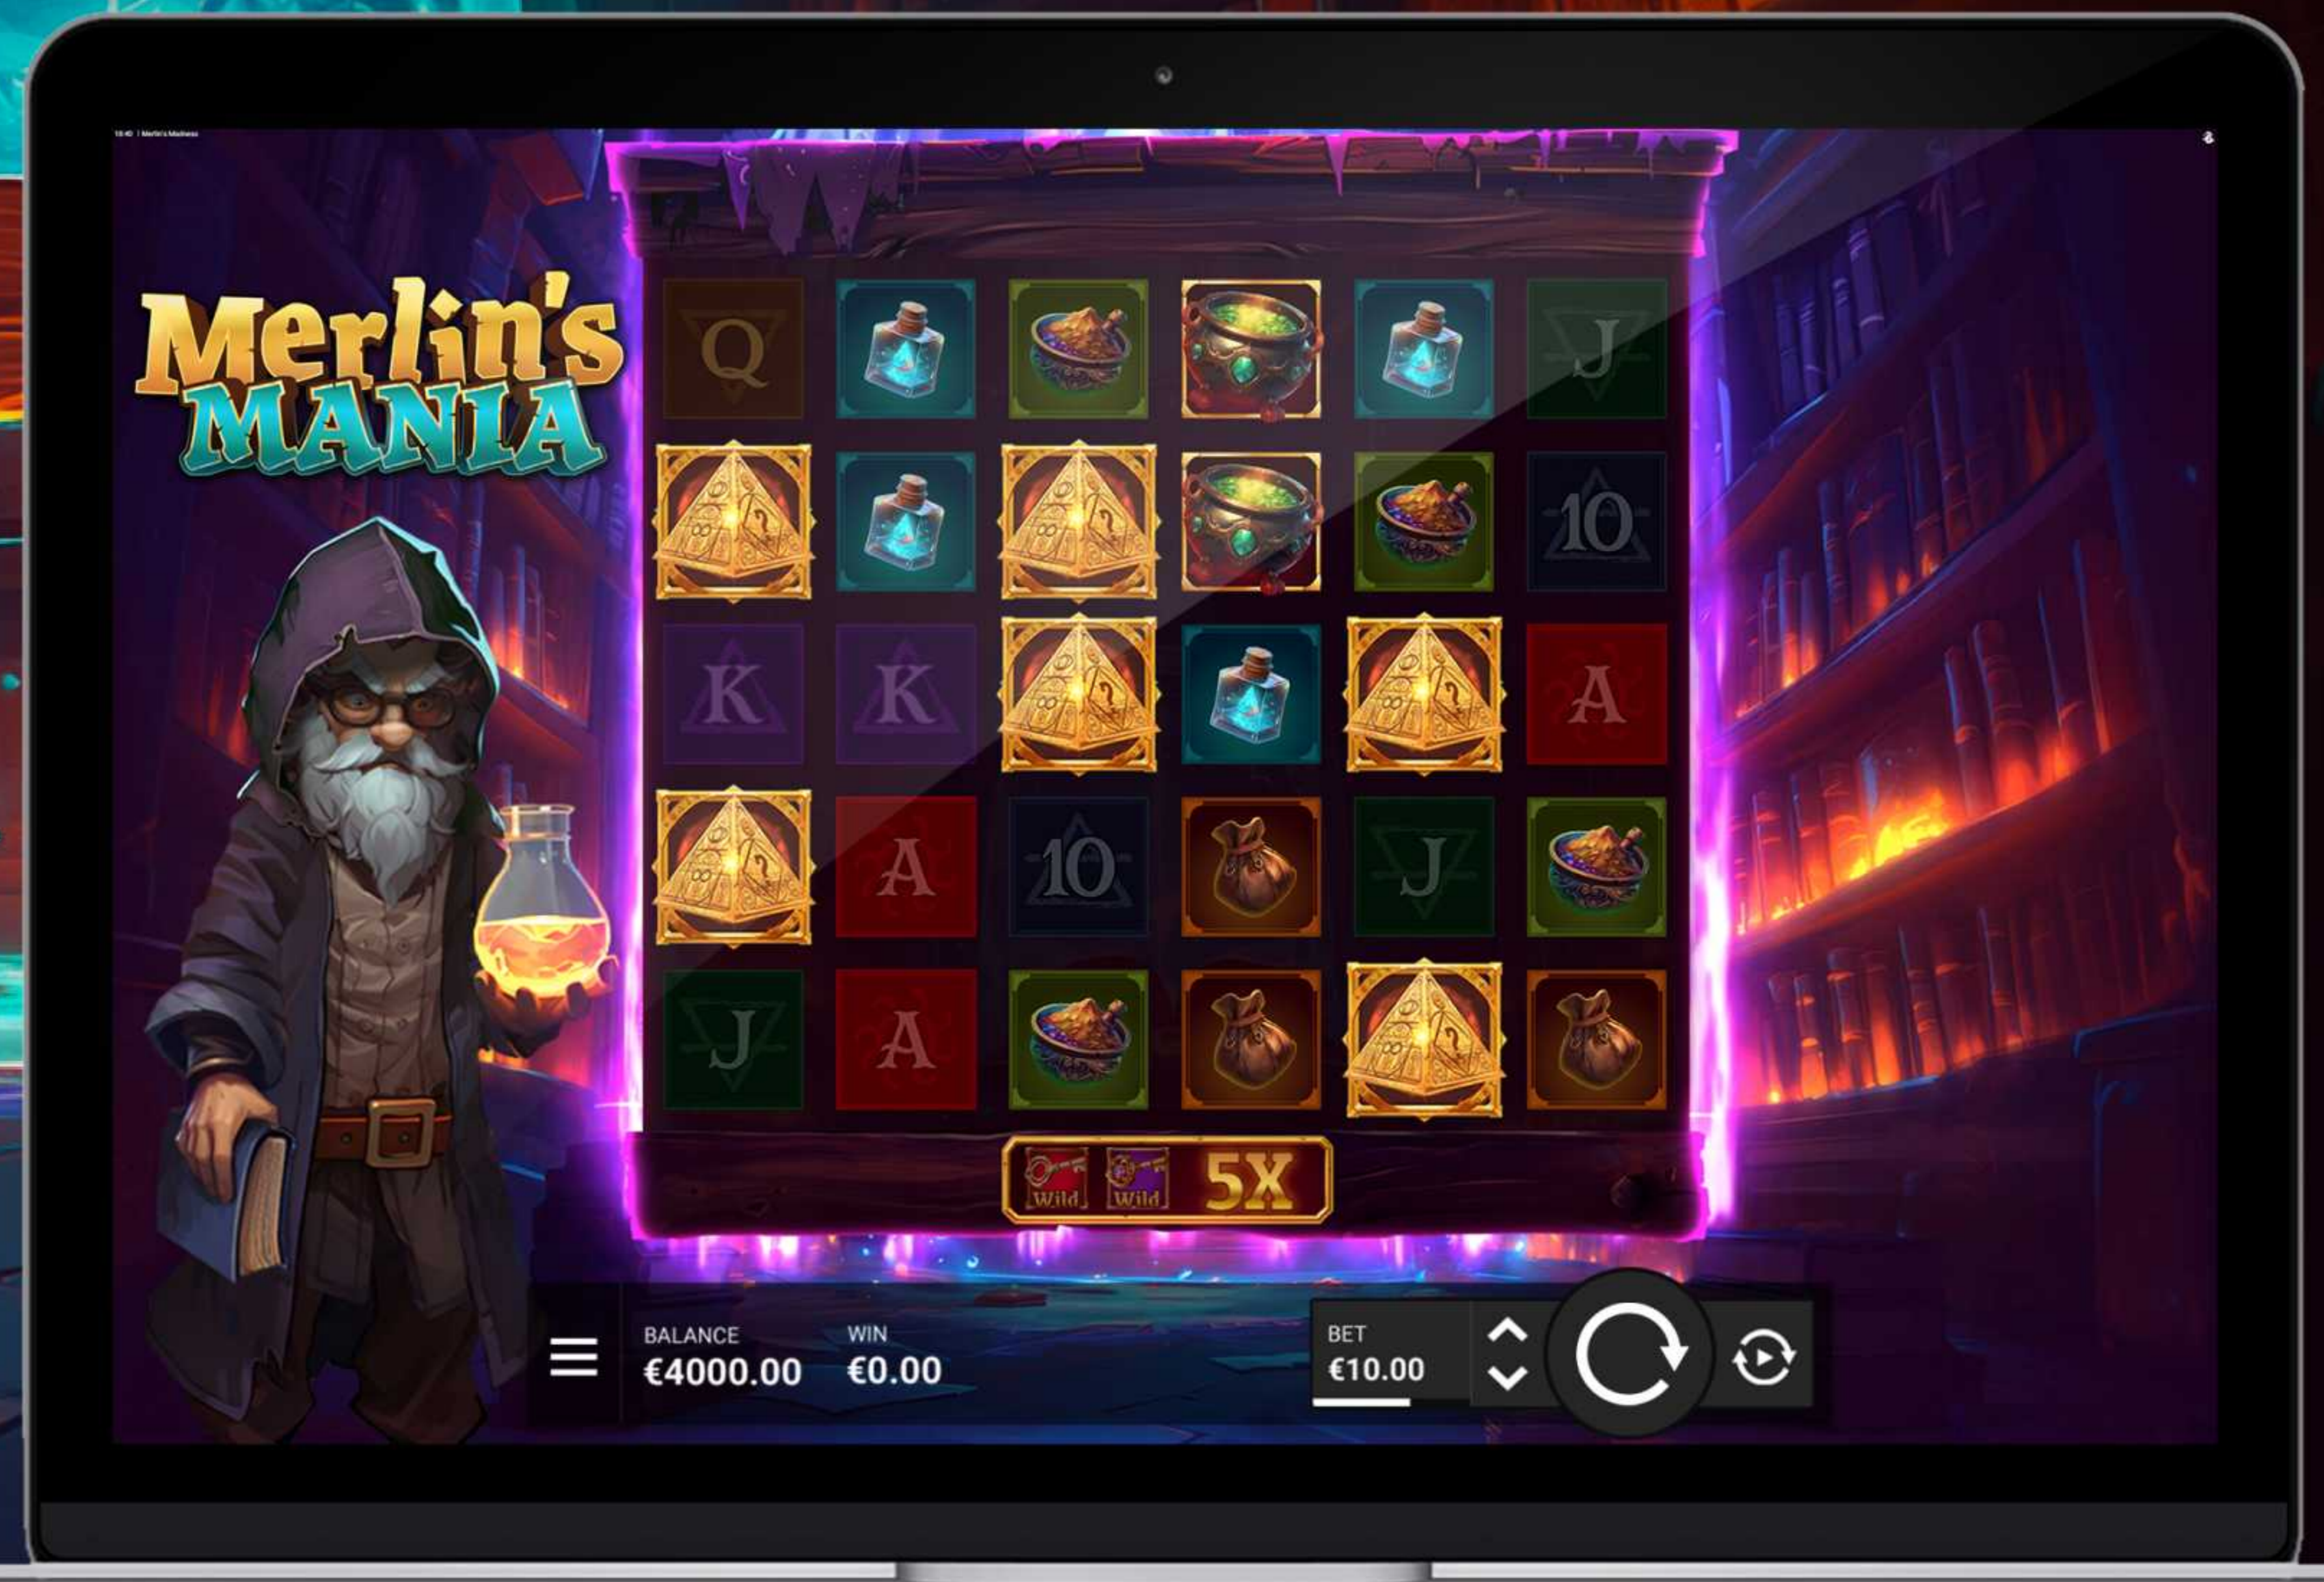

Volatility: **High**
Cost: 100x bet

MERLIN'S INSANITY

Trigger **10 free spins**. The Global Multiplier is progressive until the end of the Free Spins! Global Multiplier starts from **5x**.

Volatility: **High**
Cost: 200x bet

GAME VISUALS

MOBILE VIEW

TABLET VIEW

DESKTOP VIEW

GAME DATA

Name: **Merlin's Mania**

Volatility: **3/5**

Wintype: **All-Scatter**